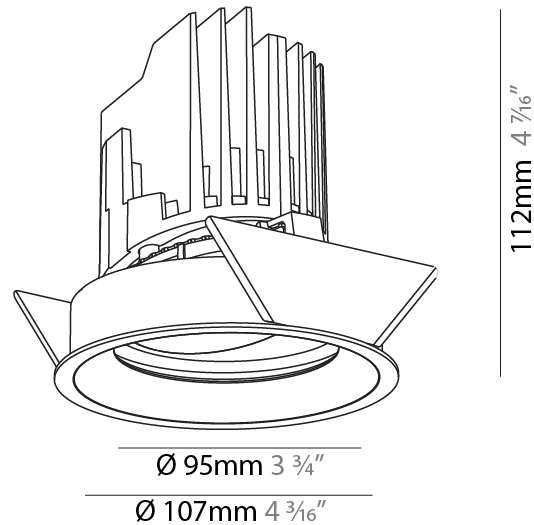

PHYSICAL

Shape: Round
Diameter (mm): 107
Diameter (in): 4 3/16
Height (mm): 112
Height (in): 4 7/16
Ceiling Thickness (mm): 10 / 12.5 / 15
Ceiling Thickness (in): 3/8 or 1/2 or 9/16
Min. Recessing Depth (mm): 130
Min. Recessing Depth (in): 5 1/8
Light Distribution: Adjustable / Downlight
Weight (kg): 0.46
Weight (lbs): 1.01
Fixture Finish: SSR / BKV / CWI / CRY / HAB / UFT / ITA / RUA / FTG / MYG / LOD / PUS / FRO / FUP / KIA / POP / BLS / SPG / MEY / GOH / GUM / CHC / COM / ABZ / JAG / OBR / MOS / ROR
Fixture Material: Aluminum Die Cast
Cut-out Measurements: 98mm / 3 7/8"

ELECTRICAL

Lamp Type: LED (Zhaga Standard)
Input Wattage (W): 16.5
Total Output Wattage (W): 14
Dimming: Tri-Mode (Non-Dimming and Phase Dimming (120Vac only) and 0-10V Dimming)
Driver Included: No
Driver Location: Recessed Housing
Driver Type: Constant Current - Universal
Driver Class: Class 2
Housing: See components
Input Voltage (V): 120 - 277
Constant Current (MA): 500

LED

Number of LEDs: 1
Color Temperature (°K): 2700 / 3000 / 3500 / 4000
Max. Delivered Lumen (lm): 930 / 960 / 1009 / 1030
Nominal Lumen (lm): 1386 / 1438 / 1511 / 1542
CRI: >90 CRI
Lamp Life (hrs): 50000

OPTICAL

Reflector: 20 / 40 / 60
Adjustability: Rotational 355°, Tilt 30°

RATINGS AND CERTIFICATIONS

Certified By: Certified for North American Standards
IP rating: IP20